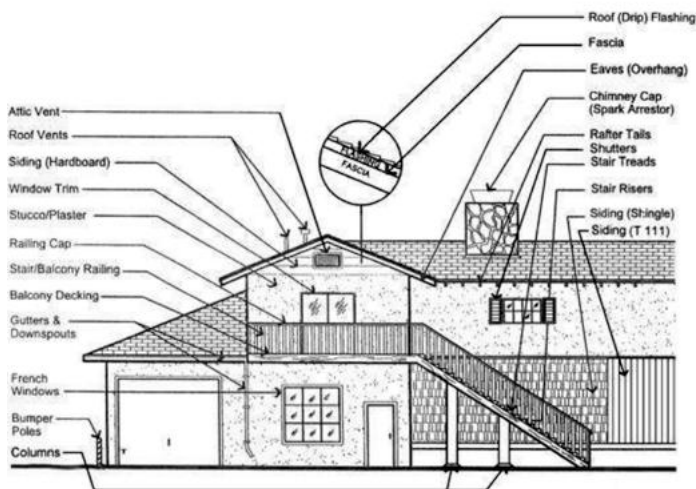

Indian Springs Community Association East & West

Jefferson and Augusta Way
Indio, CA 92201

Scheme 8 Colors

8763 Olympic Circle
Stucco

8761 Kelmscott
Trim

8750 Mohawk Valley
Accent

Special Notes

Color Disclaimer: It is recommended that these color schemes NOT be used for touch up but for repaint of entire areas to ensure color consistency.

Note: Schemes 1, 2, 4 & 5 were updated April 8, 2014.

Architectural Detail Guide

Courtesy Discount

Provide your Community or Development account number and save up to 25% on Vista Paint manufactured paint products.

Nearby Vista Paint Store Locations

Palm Desert (3 miles)
77920 Wolf Road
Palm Desert, CA 92260
(760) 772-4755

Cathedral City (12 miles)
68-956 Perez Road
Cathedral City, CA 92234
(760) 202-2778

Hemet (40 miles)
101 East Florida Ave
Hemet, CA 92543
(951) 652-0641

Color Advisory Disclaimer: Vista Paint Company does not advise using the printed copy of the color chips to make final decisions on color choices. There can be a difference between the actual color chip and the printed page due to resolution qualities of each printer. If a color match is critical we would suggest that you obtain actual color chips from one of our stores or order the chips on line to be mailed directly to you.