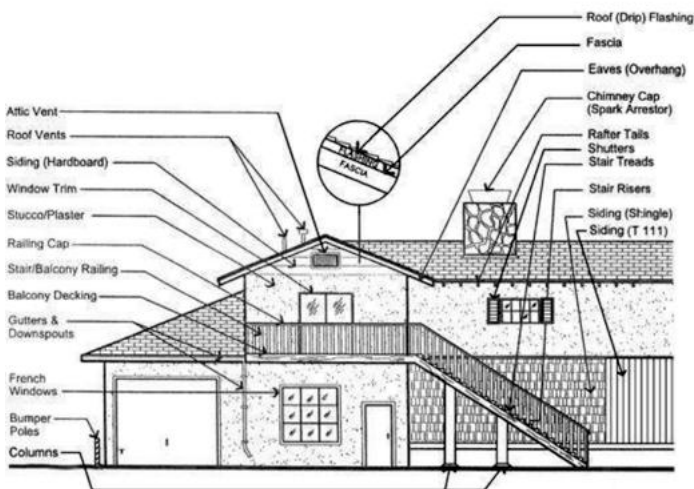

Indian Springs Community Association East & West

Jefferson and Augusta Way
Indio, CA 92201

Scheme 2 Colors

0184 Macadamina Brown
Stucco

0191 Dusty Path
Trim

0342 Velum Smoke
Accent

Special Notes

Color Disclaimer: It is recommended that these color schemes NOT be used for touch up but for repaint of entire areas to ensure color consistency.

Note: Schemes 1, 2, 4 & 5 were updated April 8, 2014.

Architectural Detail Guide

Courtesy Discount

Provide your Community or Development account number and save up to 25% on Vista Paint manufactured paint products.

Nearby Vista Paint Store Locations

Palm Desert (3 miles)
77920 Wolf Road
Palm Desert, CA 92260
(760) 772-4755

Cathedral City (12 miles)
68-956 Perez Road
Cathedral City, CA 92234
(760) 202-2778

Hemet (40 miles)
101 East Florida Ave
Hemet, CA 92543
(951) 652-0641

Color Advisory Disclaimer: Vista Paint Company does not advise using the printed copy of the color chips to make final decisions on color choices. There can be a difference between the actual color chip and the printed page due to resolution qualities of each printer. If a color match is critical we would suggest that you obtain actual color chips from one of our stores or order the chips on line to be mailed directly to you.