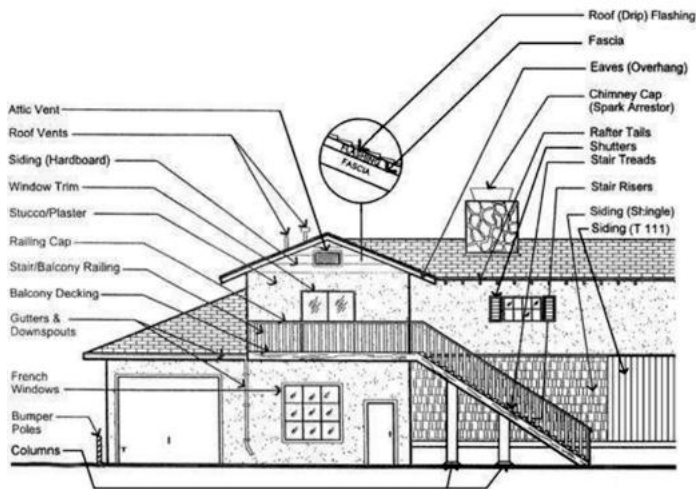

Indian Springs Community Association East & West

Jefferson and Augusta Way
Indio, CA 92201

Scheme 4 Colors

97 Mesquite
Stucco

51 Vista Tan
Trim

0143 Connoisseur
Accent

Special Notes

Color Disclaimer: It is recommended that these color schemes NOT be used for touch up but for repaint of entire areas to ensure color consistency.

Note: Schemes 1, 2, 4 & 5 were updated April 8, 2014.

Architectural Detail Guide

Courtesy Discount

Provide your Community or Development account number and save up to 25% on Vista Paint manufactured paint products.

Nearby Vista Paint Store Locations

Palm Desert (3 miles)
77920 Wolf Road
Palm Desert, CA 92260
(760) 772-4755

Cathedral City (12 miles)
68-956 Perez Road
Cathedral City, CA 92234
(760) 202-2778

Hemet (40 miles)
101 East Florida Ave
Hemet, CA 92543
(951) 652-0641

Color Advisory Disclaimer: Vista Paint Company does not advise using the printed copy of the color chips to make final decisions on color choices. There can be a difference between the actual color chip and the printed page due to resolution qualities of each printer. If a color match is critical we would suggest that you obtain actual color chips from one of our stores or order the chips on line to be mailed directly to you.