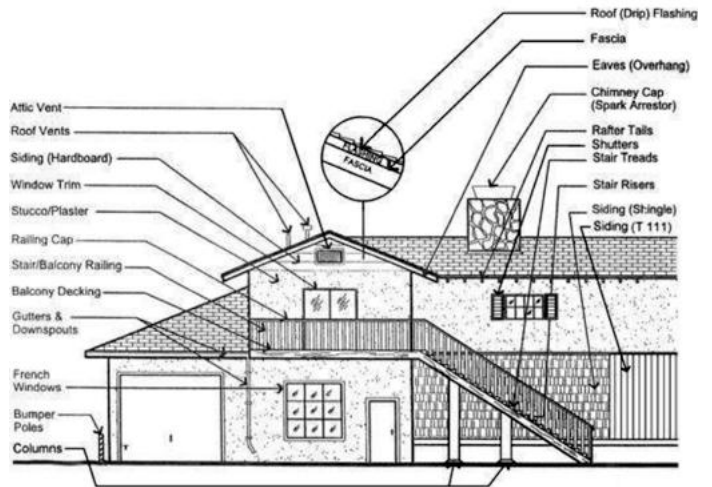

Indian Springs Community Association East & West

Jefferson and Augusta Way
Indio, CA 92201

Scheme 9 Colors

13 Sandalwood
Stucco

33 Off White
Trim

66 Spanish Brown
Accent

Special Notes

Color Disclaimer: It is recommended that these color schemes NOT be used for touch up but for repaint of entire areas to ensure color consistency.

Note: Schemes 1, 2, 4 & 5 were updated April 8, 2014.

Architectural Detail Guide

Courtesy Discount

Provide your Community or Development account number and save up to 25% on Vista Paint manufactured paint products.

Nearby Vista Paint Store Locations

Palm Desert (3 miles)
77920 Wolf Road
Palm Desert, CA 92260
(760) 772-4755

Cathedral City (12 miles)
68-956 Perez Road
Cathedral City, CA 92234
(760) 202-2778

Hemet (40 miles)
101 East Florida Ave
Hemet, CA 92543
(951) 652-0641

Color Advisory Disclaimer: Vista Paint Company does not advise using the printed copy of the color chips to make final decisions on color choices. There can be a difference between the actual color chip and the printed page due to resolution qualities of each printer. If a color match is critical we would suggest that you obtain actual color chips from one of our stores or order the chips on line to be mailed directly to you.