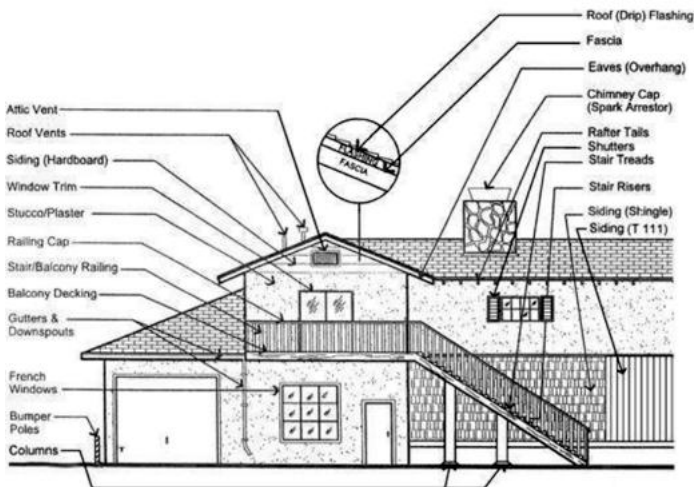

Indian Springs Community Association East & West

Jefferson and Augusta Way
Indio, CA 92201

Scheme 5 Colors

0184 Macadamia Brown
Stucco

0164 Veldrift
Trim

0563 Vigilant
Accent

Special Notes

Color Disclaimer: It is recommended that these color schemes NOT be used for touch up but for repaint of entire areas to ensure color consistency.

Note: Schemes 1, 2, 4 & 5 were updated April 8, 2014.

Architectural Detail Guide

Courtesy Discount

Provide your Community or Development account number and save up to 25% on Vista Paint manufactured paint products.

Nearby Vista Paint Store Locations

Palm Desert (3 miles)
77920 Wolf Road
Palm Desert, CA 92260
(760) 772-4755

Cathedral City (12 miles)
68-956 Perez Road
Cathedral City, CA 92234
(760) 202-2778

Hemet (40 miles)
101 East Florida Ave
Hemet, CA 92543
(951) 652-0641

Color Advisory Disclaimer: Vista Paint Company does not advise using the printed copy of the color chips to make final decisions on color choices. There can be a difference between the actual color chip and the printed page due to resolution qualities of each printer. If a color match is critical we would suggest that you obtain actual color chips from one of our stores or order the chips on line to be mailed directly to you.