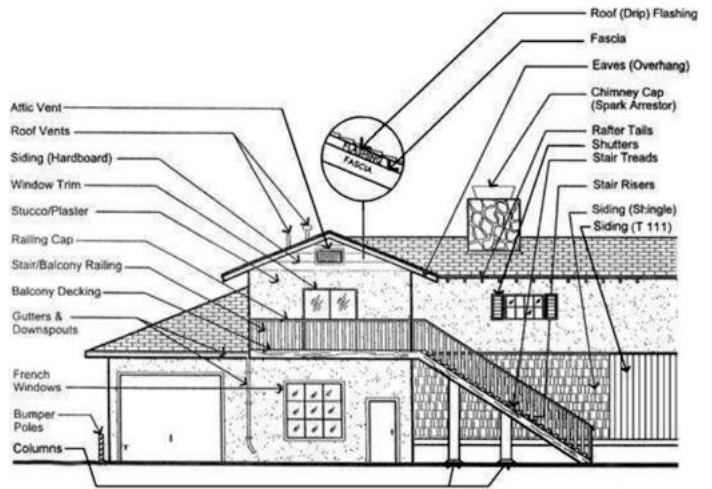

Indian Springs Community Association East & West

Jefferson and Augusta Way
Indio, CA 92201

Scheme 3 Colors

8761 Kelmscott
Stucco

8468 Savana Oaks
Trim

8654 Light Roast
Accent

Special Notes

Color Disclaimer: It is recommended that these color schemes NOT be used for touch up but for repaint of entire areas to ensure color consistency.

Note: Schemes 1, 2, 4 & 5 were updated April 8, 2014.

Architectural Detail Guide

Courtesy Discount

Provide your Community or Development account number and save up to 25% on Vista Paint manufactured paint products.

Nearby Vista Paint Store Locations

Palm Desert (3 miles)
77920 Wolf Road
Palm Desert, CA 92260
(760) 772-4755

Cathedral City (12 miles)
68-956 Perez Road
Cathedral City, CA 92234
(760) 202-2778

Hemet (40 miles)
101 East Florida Ave
Hemet, CA 92543
(951) 652-0641

Color Advisory Disclaimer: Vista Paint Company does not advise using the printed copy of the color chips to make final decisions on color choices. There can be a difference between the actual color chip and the printed page due to resolution qualities of each printer. If a color match is critical we would suggest that you obtain actual color chips from one of our stores or order the chips on line to be mailed directly to you.